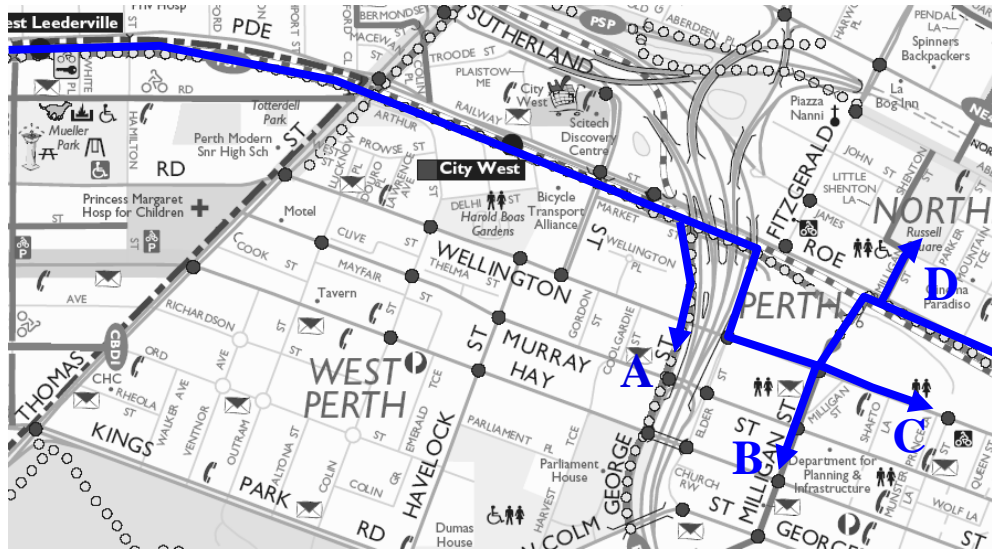

Central Business District Links from Fremantle Principal Shared Path

- A. Exit to the south of the path to connect with the shared paths heading towards the Kwinana Freeway Principal Shared Path. It is possible to exit these paths at Wellington Street, Murray Street or Malcolm Street to gain direct access to the CBD on road.
- B. Exit the path at the Milligan Street traffic lights. It is possible to carry on up Milligan Street on road to access the CBD but beware of traffic at peak times.
- C. Exit the path at the Milligan Street traffic lights. Travel east along Wellington Street towards Perth Train Station. Beware of road works in the area and traffic at peak times.
- D. Exit the Principal Shared Path on Roe Street at the bottom of the Railway Bridge. Cross at the lights to take you into the heart of Northbridge via Milligan Street.