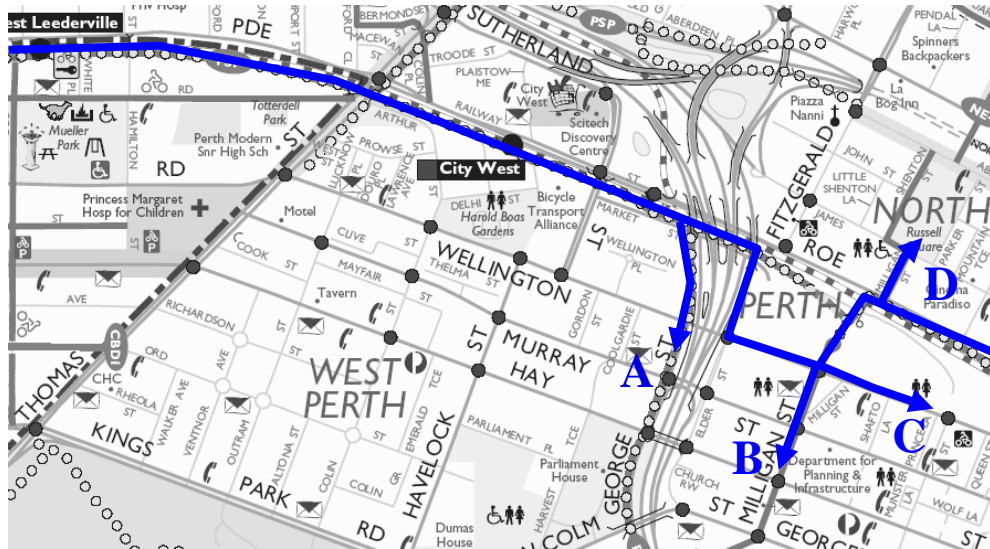

Central Business District Links from Fremantle Principal Shared Path

- A.** Exit to the south of the path to connect with the shared paths heading towards the Kwinana Freeway Principal Shared Path. It is possible to exit these paths at Wellington Street, Murray Street or Malcolm Street to gain direct access to the CBD on road.
- B.** Exit the path at the Milligan Street traffic lights. It is possible to carry on up Milligan Street on road to access the CBD but beware of traffic at peak times.
- C.** Exit the path at the Milligan Street traffic lights. Travel east along Wellington Street towards Perth Train Station. Beware of road works in the area and traffic at peak times.
- D.** Exit the Principal Shared Path on Roe Street at the bottom of the Railway Bridge. Cross at the lights to take you into the heart of Northbridge via Milligan Street.