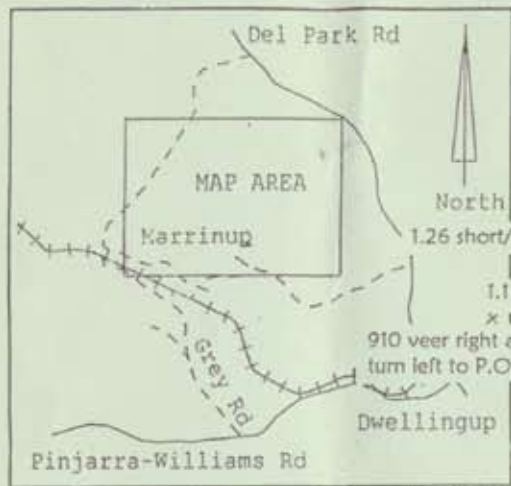

MARRINUP CYCLE TRAIL

North

1.26 short/long course intersection

1.1 log over detour left

910 veer right across fire road
turn left to P.O.W. camp

Dwellinup

700 double log jump

490 rolling down hill

190 twisting stepping up hill

Freemantle

7.5 short up hill rejoins Marrinup

START/FINISH Marrinup Townsite

4 km
6.8 rejoins short course route

7.1 log over pass left/log jump

7.2 undulating rehabilitation area

5.6 Caution Road sign veer right
joins golf course fire break road

1.6 down hill tricky
S bend at bottom

1.8 sharp turn and log over

3.0 rejoins fire road up hill
turns right to single track

2.8 turns left to single track

3.7 down hill

3.8 up hill

**PLEASE REMAIN OFF ALL PARTS
OF THE GOLF COURSE**

PEEL DISTRICT MOUNTAIN BIKE CLUB (INC)